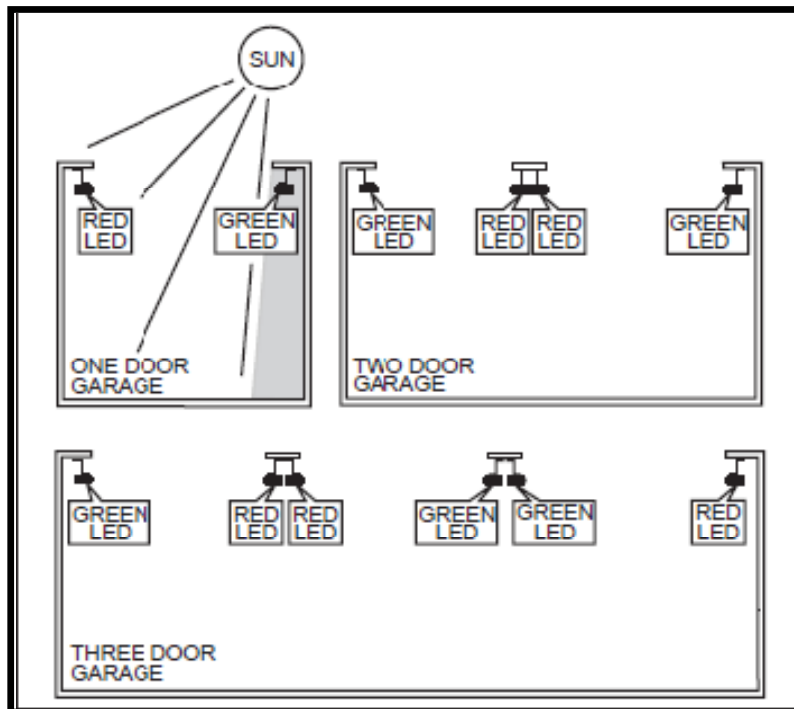

PRODUCT INFORMATION BULLETIN

Date: July 7, 2011
Number: 2406
Division: Genie®
Product Family: Residential Openers
Product Series: Safe-T-Beam® Systems for IntelliG™ & TriloG™ Openers
To: All Genie Professional Line Wholesalers, Dealers and Installers
Re: Recommended Placement of Safe-T-Beam® Systems

For IntelliG and TriloG Openers, please follow the desired locations when installing the Safe-T-Beams (STB) in multiple door locations:

- The desired location for the Red LED (STB Source) should be facing the sunny side
- For two car garages, place the two Red LED (STB Source) in the middle locations. Green LED (STB Sensors) in the two outer locations

- For three door garage – please follow the STB locations as shown above.