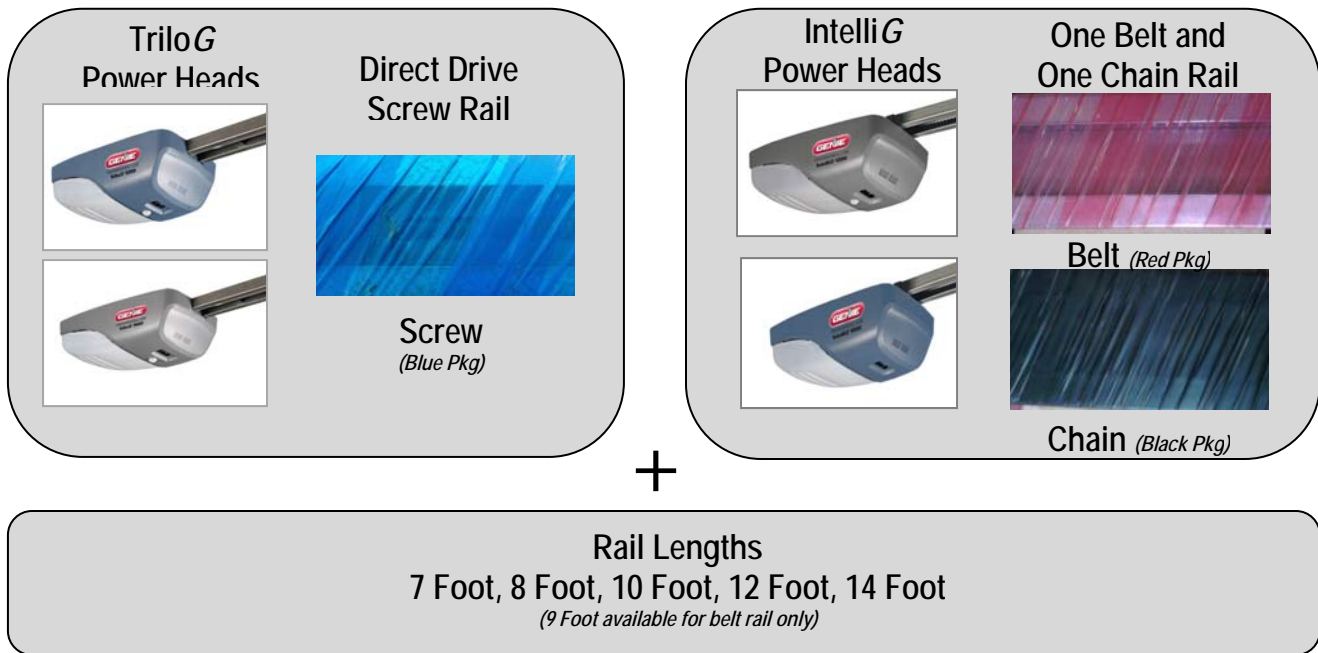

PRODUCT INFORMATION BULLETIN

Date: December 30, 2011
Number: 3398
Division: Genie®
Product Family: Residential Openers
Product Series: IntelliG™ & TriloG™ Rails
To: All Genie Professional Line Wholesalers, Dealers and Installers
Re: General Chain, Belt and Screw Drive Rail Information

These rails offer:

- Low profile allows a C-channel rail to be used anyplace a T-rail is traditionally used
- Cleaner, quieter, more durable C-channel design
- Increased selection with less inventory
- More opener options
- Less products to haul
- Stretch wrapped stackable packaging
- Color Coded
 - o Blue - Screw
 - o Red - Belt
 - o Black - Chain
 - o 7', 8', 10', 12', 14'(*Two piece rails with center support)