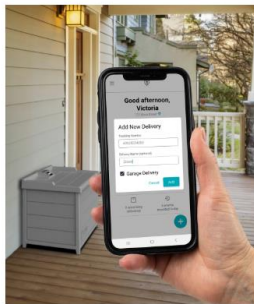

---

BenchSentry, the premier package delivery porch box solution, is now available for sale to dealers directly from Genie. Given that the porch box category is new and overall consumer awareness is low, garage door dealers are ideally positioned to leverage their high touch selling practices to drive sales. In addition, by offering an installation service for the porch box, which takes 15-30 minutes, dealers can add installation margin to the product margin while serving the large and growing segment of do-it-for-me consumers.

BenchSentry is integrated with Aladdin Connect to allow consumers to select where their packages are delivered, the porch box or the garage.